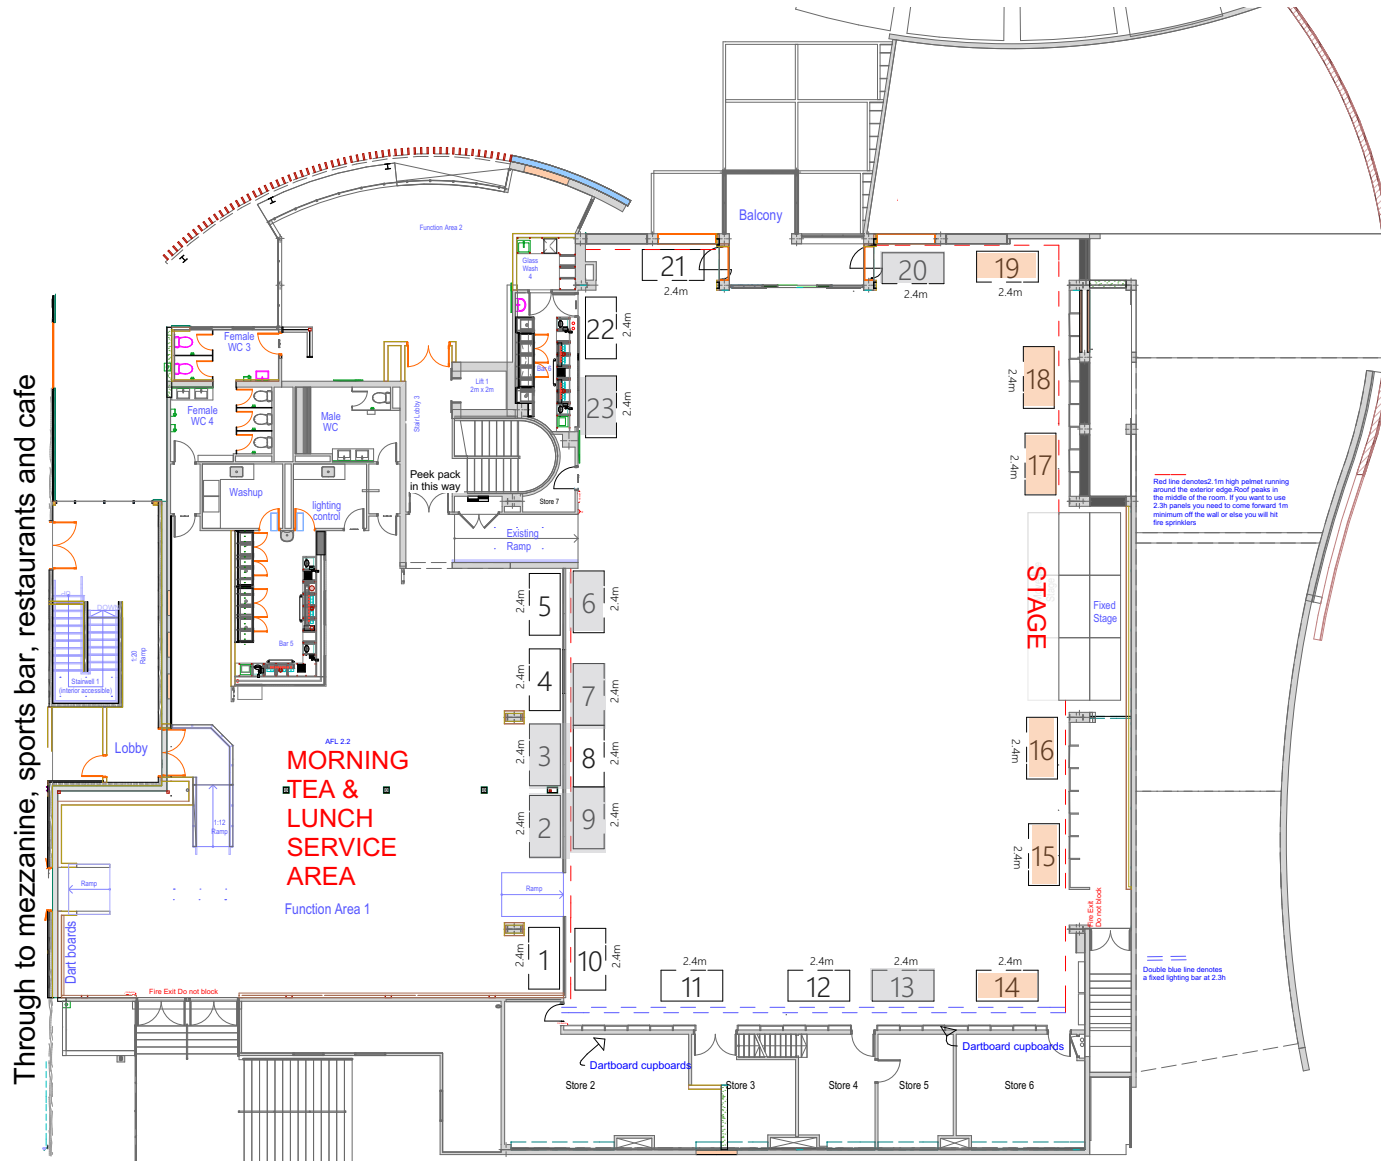

Floor plan Sharing solutions for a stronger future

The Hornby Club, 17 Carmen Road, Hornby, Christchurch

Key

- Provisionally held for Gold trade stands. First in, first choice.
- Reserved