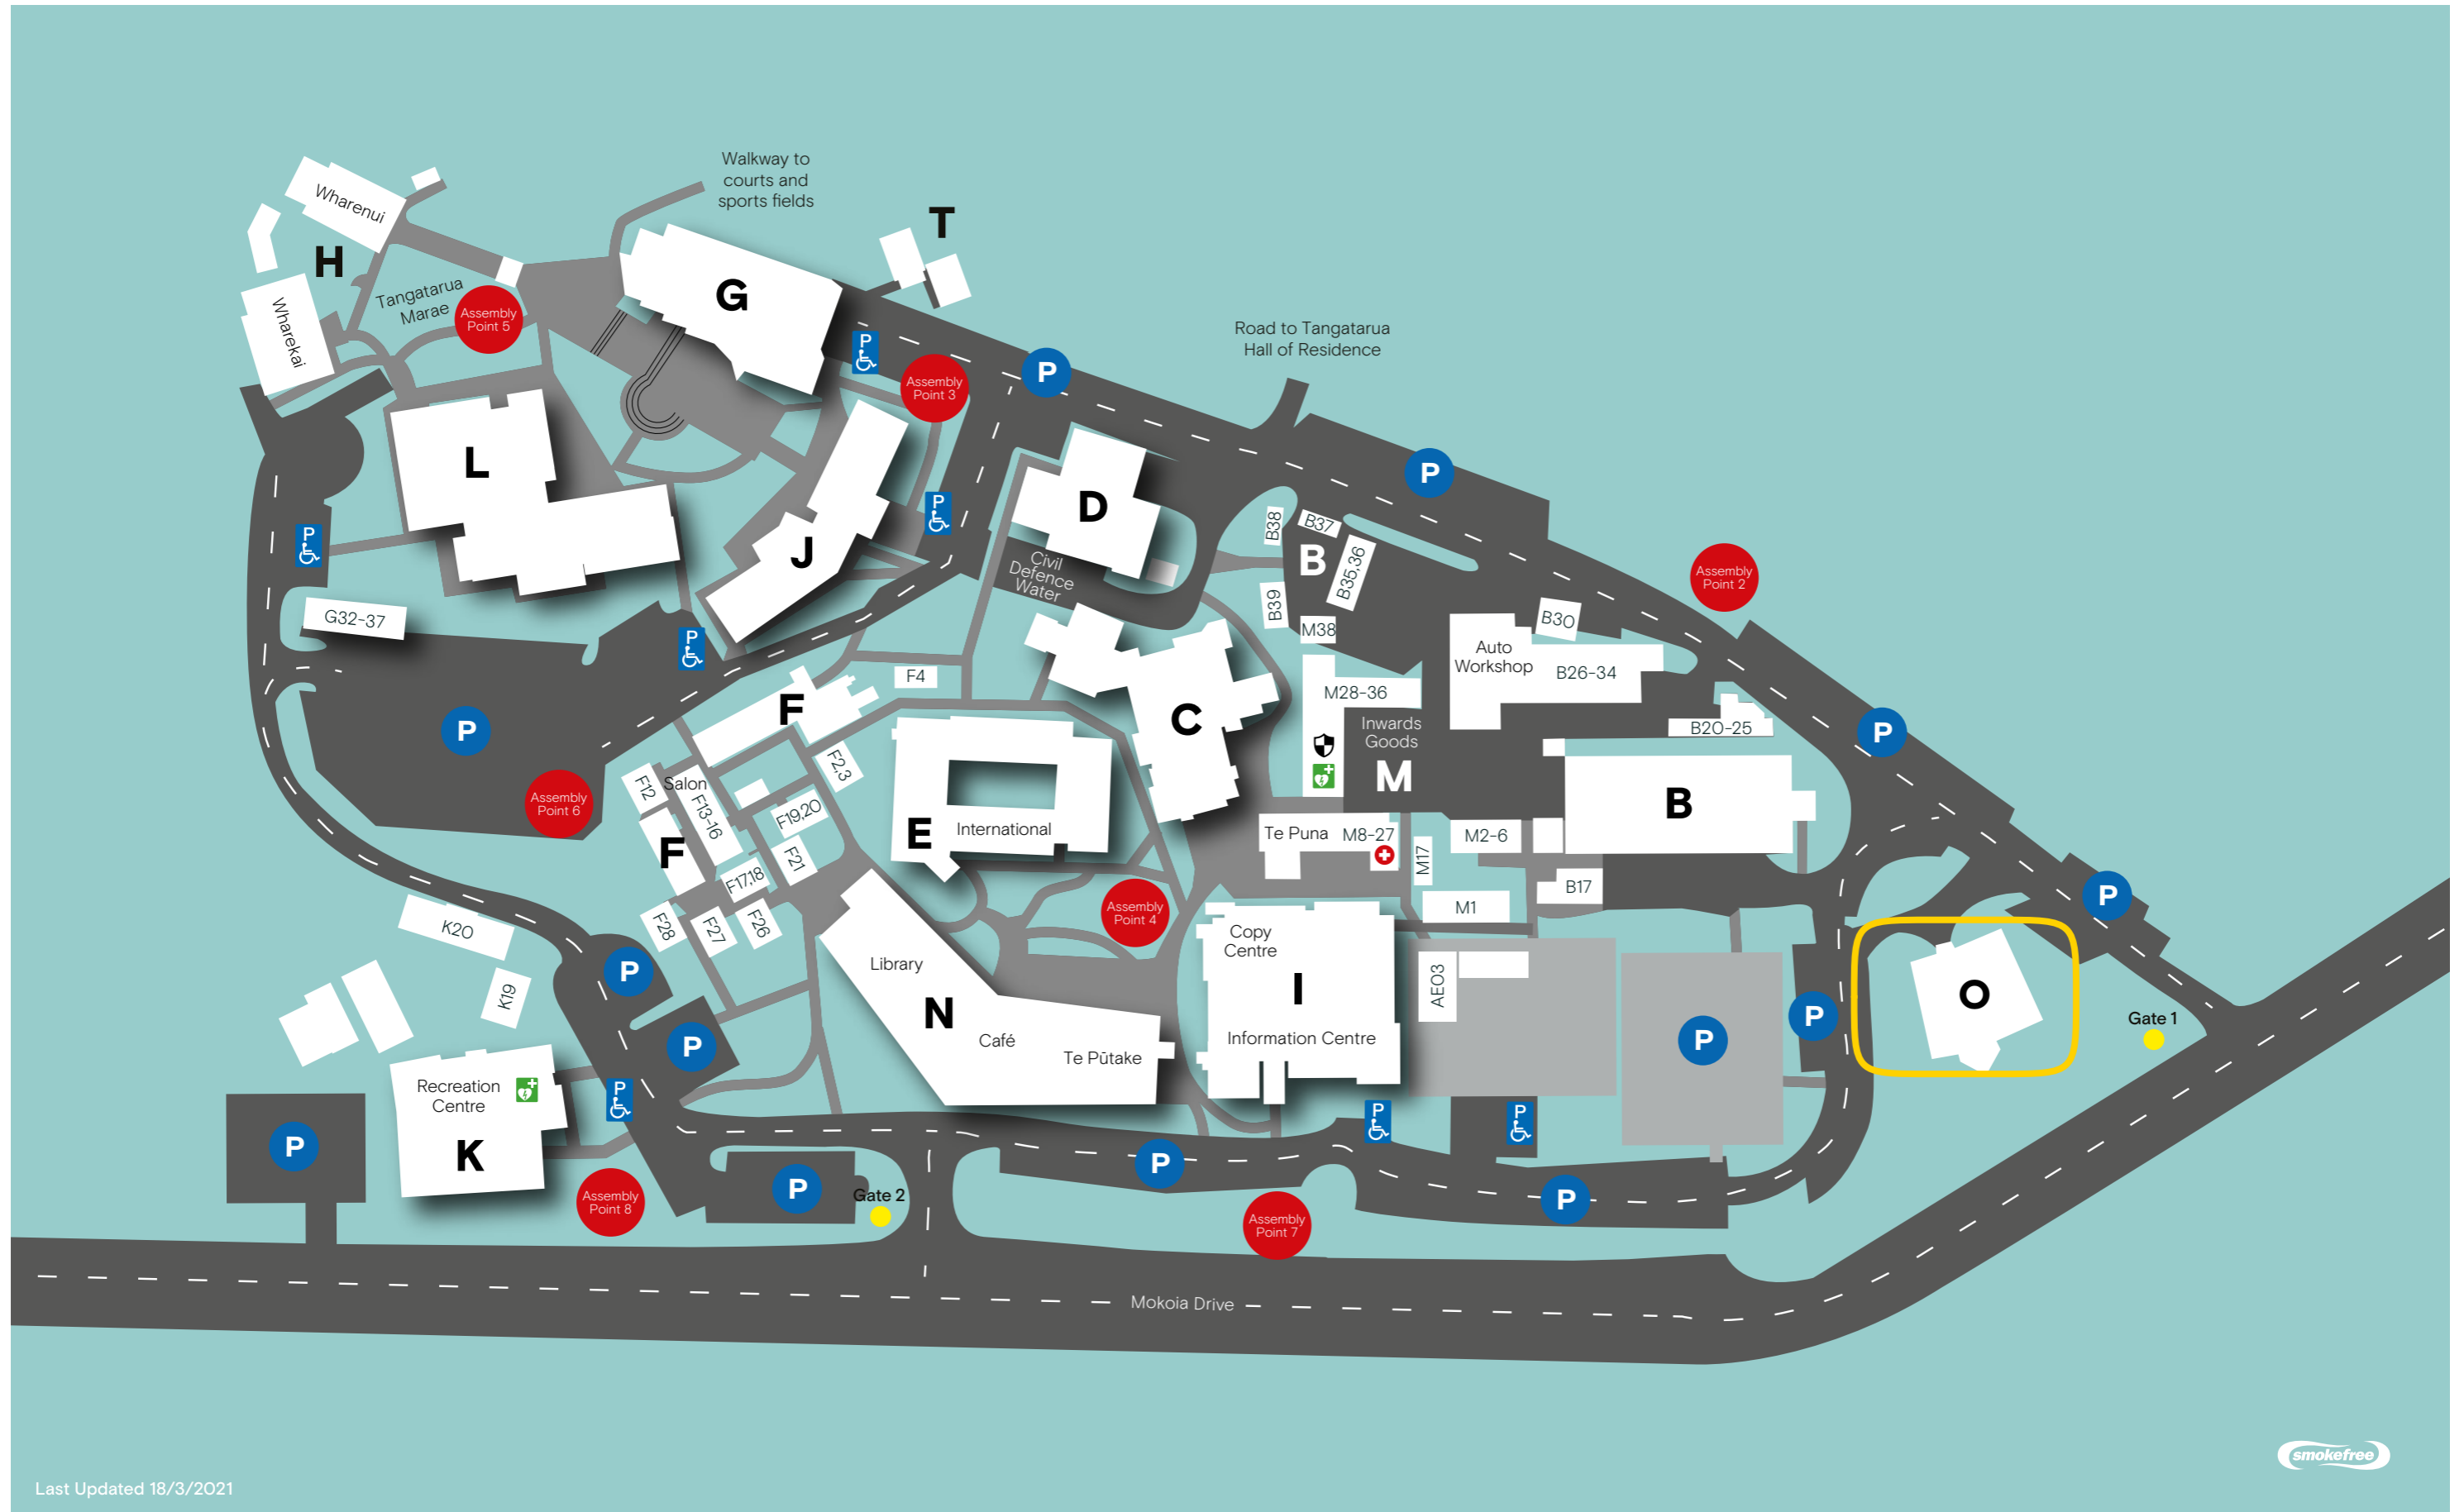

# Mokoia Campus Map

## Rotorua

**Mokoia Campus is open to the public Monday through Friday, 8.00am – 5.00pm, except holidays.**

Some buildings, such as the library and computer suites have longer hours to accommodate student and staff requirements, or for special, pre-arranged events.

### On-Campus Services

Academy of Sport	K Block/Recreation Centre
Art Gallery	J Block
ATM	N Block
Automotive workshop	B Block
Bus stop	Near Recreation Centre
Cafeteria	N Block, ground floor
Cashier	I Block
Computer suites	N Block, second floor
Copy Centre	I Block
Hair Salon	F Block
Health Centre	M Block
Information Centre	I Block
International Centre	E Block
Kaiwhata Restaurant	C Block
Te Wairere Library	N Block, third floor
Recreation Centre	K Block
Security	M Block
Tangatarua Marae	H Block
Te Puna	M Block
Te Pūtake	N Block, ground floor
Wharekai	H Block